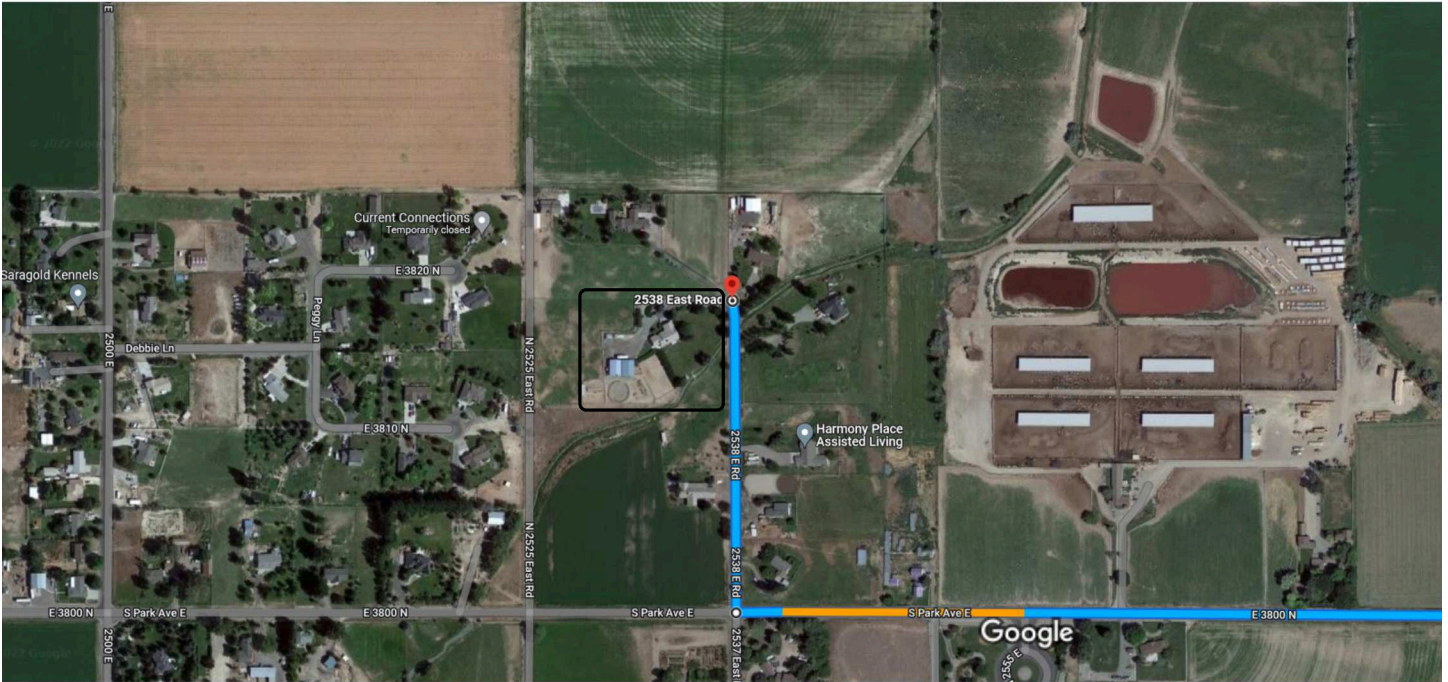

Costco Wholesale, 731 Pole Line Rd E, Twin Falls, ID 83301 to 3817 N 2538 E, Twin Falls, ID 83301

Start point is Costco for this map. If you choose to get a different map, from your location, please be advised that the system will t are coming from the East, the street will be before if you are coming from the West, the street will be after the service road.

Imagery ©2022 Maxar Technologies, USDA/FPAC/GEO, Map data ©2022 200 ft

**Costco Wholesale**

731 Pole Line Rd E, Twin Falls, ID 83301

**Continue to US-93 S/4100 N**

- 1 min (0.1 mi)
- ↑ 1. Head east toward US-93 S/4100 N
- 49 ft
- ↘ 2. Turn right toward US-93 S/4100 N
- 128 ft
- ↙ 3. Turn left toward US-93 S/4100 N
- 299 ft
- ↘ 4. Turn right toward US-93 S/4100 N
- 82 ft

- ↘ 5. Turn right at the 1st cross street onto US-93 S/4100 N
- 6 min (3.7 mi)

**Continue on N 2600 E. Drive to 2538 E Rd**

- 7 min (3.8 mi)
- ↙ 6. Turn left onto N 2600 E
- 3.0 mi
- ↘ 7. Turn right onto E 3800 N/S Park Ave E
- 0.6 mi
- ↘ 8. Turn right onto 2538 E Rd
- 0.2 mi
- 9. 3817 N 2538 E will be on the left