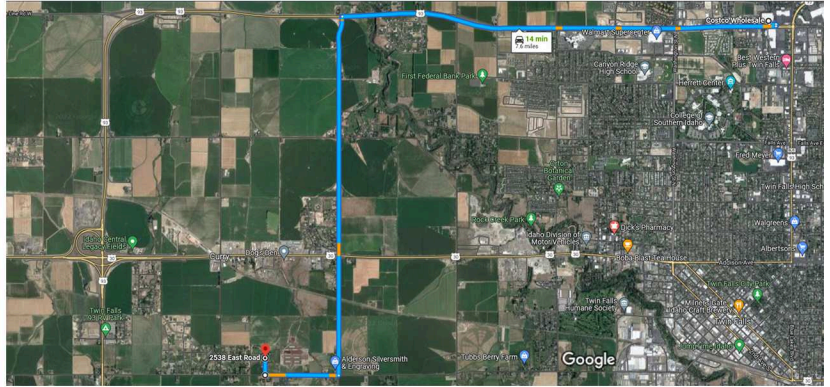

Costco Wholesale, 731 Pole Line Rd E, Twin Falls, ID 83301 to 3817 N 2538 E, Twin Falls, ID 83301

Start point is Costco for this map. If you choose to get a different map, from your location, please be advised that the system will t are coming from the East, the street will be before if you are coming from the West, the street will be after the service road.

Imagery ©2022 Maxar Technologies, USDA/FPAC/GEO, Map data ©2022 200 ft

**Costco Wholesale**

731 Pole Line Rd E, Twin Falls, ID 83301

**Continue to US-93 S/4100 N**

- 1 min (0.1 mi)
- ↑ 1. Head east toward US-93 S/4100 N
- 49 ft
- ↘ 2. Turn right toward US-93 S/4100 N
- 128 ft
- ↙ 3. Turn left toward US-93 S/4100 N
- 299 ft
- ↘ 4. Turn right toward US-93 S/4100 N
- 82 ft

- ↘ 5. Turn right at the 1st cross street onto US-93 S/4100 N
- 6 min (3.7 mi)

**Continue on N 2600 E. Drive to 2538 E Rd**

- 7 min (3.8 mi)
- ↙ 6. Turn left onto N 2600 E
- 3.0 mi
- ↘ 7. Turn right onto E 3800 N/S Park Ave E
- 0.6 mi
- ↘ 8. Turn right onto 2538 E Rd
- 0.2 mi
- 9. 3817 N 2538 E will be on the left

**3817 N 2538 E**

Twin Falls, ID 83301